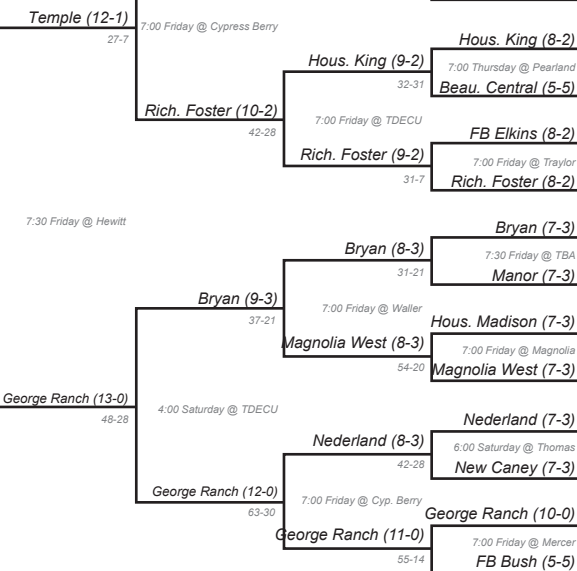

Quarter Finals

Semi-Finals

State Championship Game
December 18th, 8:00 PM

Bi-District: November 12-14
Area: November 19-21
Regional: November 26-28
Quarter-Finals: December 3-5
Semi-Finals: December 10-12

Quarter Finals

Semi-Finals