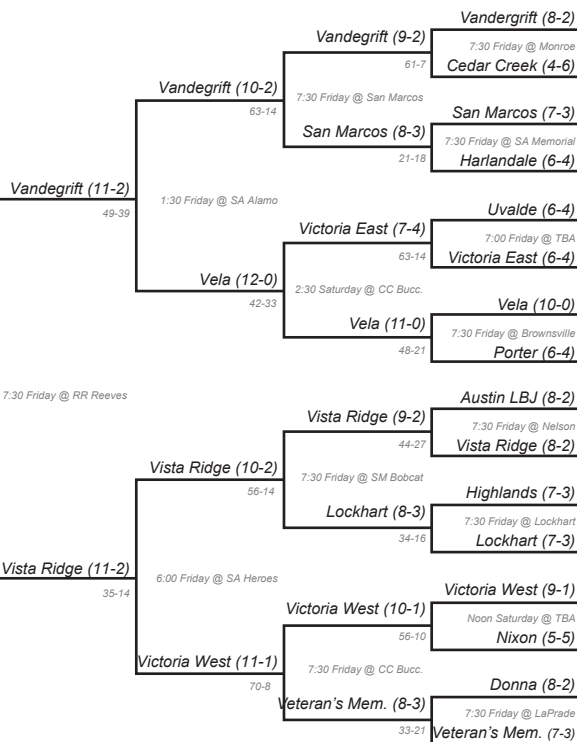

Quarter Finals

Semi-Finals

State Championship Game
December 18th, 8:00 PM

Bi-District: November 12-14
Area: November 19-21
Regional: November 26-28
Quarter-Finals: December 3-5
Semi-Finals: December 10-12

Quarter Finals

Semi-Finals