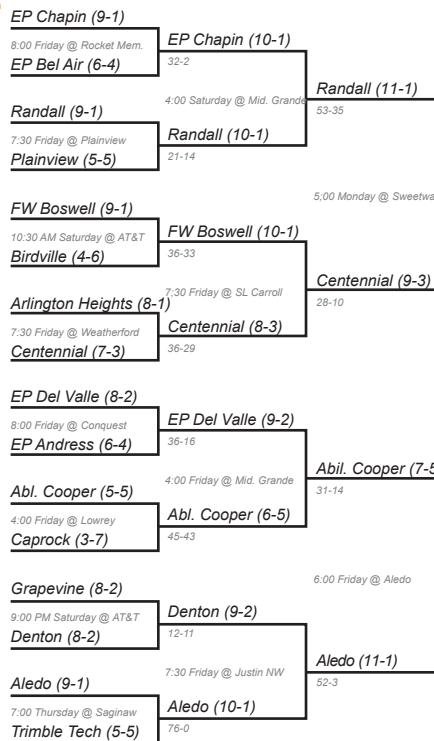

Texas High School Coaches Association

5A - Division I Championship Bracket

REGION 1

REGION 2

REGION 3

REGION 4

Bi-District Area Regional

Regional Area Bi-District