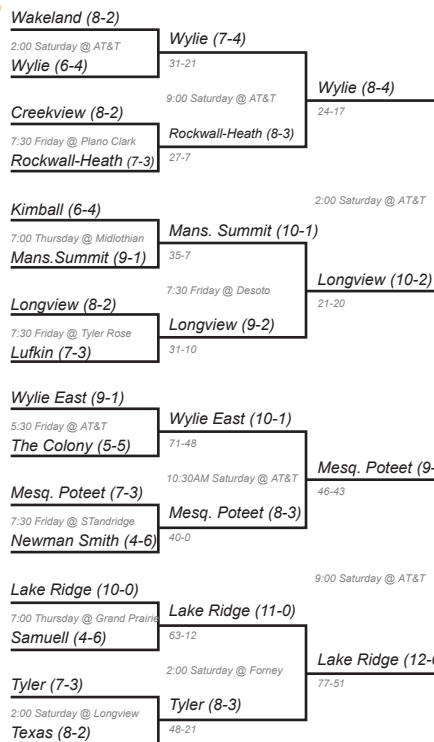

Texas High School Coaches Association

5A - Division I Championship Bracket

REGION 1

REGION 2

REGION 3

REGION 4

Bi-District Area Regional

Regional Area Bi-District